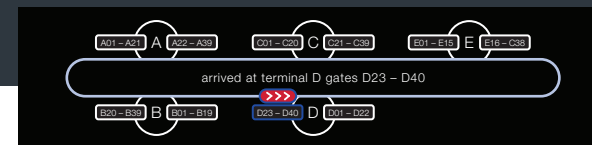

dynamic advertising

graphical wayfinding

increase advertising revenue
by mixing ad space with directional signage

drop-in retrofit for conventional signage delivers
modern content for modern airports

ULW200
information gateway

display@d
displayedtech.com

The ULW200 information gateway delivers the best and brightest, full color images on one contiguous LCD panel. Its ultra wide aspect ratio makes it ideal for transportation signage and other non-standard spaces. Each integration effort includes custom facades and enclosures to match your existing interiors. The ULW200 is a drop-in replacement for conventional LED array signs in Bombardier APMs and are easily converted for other major APM manufacturers. Contact displayed technologies directly for more information: info@displayedtech.com